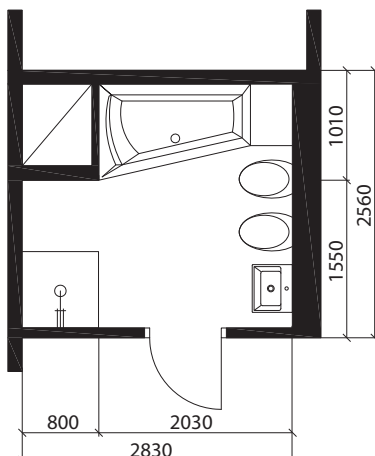

Řešení koupelen

Zde si můžete prohlédnout a případně se inspirovat různými typy realizace koupelen s využitím sortimentu TEIKO.

Typový projekt koupelny 1

Rekonstrukce panelového jádra v lokalitě Brno – Juliánov. Rohová vana NERA v levém provedení, bezrámový čtvercový sprchový kout s vaničkou DRACO vytváří designově čistý celek s moderními ostrými křivkami.