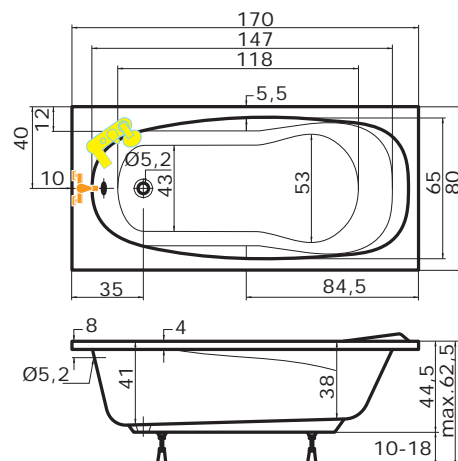

Doplňky	str.	cena
Čelní krycí panel 170x53	54	3.140,-
Boční krycí panel 80x53	54	1.860,-
VZKR 1/70	140	od 2.810,-
VZKR 1/80	75	od 3.220,-
PVZKR 1/80 S	84	7.360,-
NVZKR 2/100 S	91	12.420,-
NVZKR 2/115 S	91	12.890,-
PVZKR 2/100 S	85	11.830,-
PVZKR 2/110 S	85	12.420,-
EVZKRPN 1/70 S, E	103	od 5.540,-
EVZKR 1/70 S, E	103	od 6.230,-
EVZKRPN 1/80 S, E	103	od 5.790,-
EVZKR 1/80 S, E	103	od 6.420,-
NSKDVS 1/100-80 PU	92	od 14.760,-
NSKDVS 1/100-80	92	od 19.450,-
Předodpadový komplet 47cm	55	1.070,-