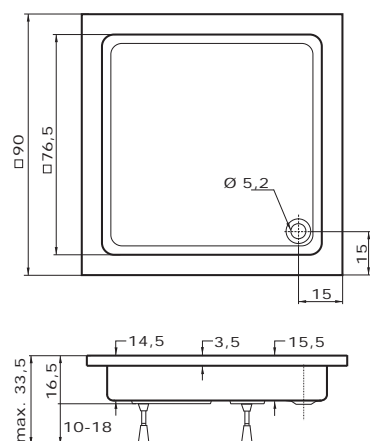

Doplňky	str.	cena
Kovové nožičky	56	1.330,-
Plastové nožičky	56	670,-
SKRH 2/90	139	od 6.455,-
BSSP 90	73	od 2.695,-
SDK 90	72	od 5.055,-
SDKR 1/90	72	od 3.695,-
SD 2/90	71	od 5.940,-
PSKRH 2/90 S	81	18.790,-
PSDKR 1/90 S	83	9.870,-
PBS 1/90 S	83	6.110,-
PSKDS 1/90 S	84	16.330,-
NSKRH 2/90 S	88	od 25.980,-
NSDKR 1/90 S	89	od 13.380,-
NBS 1/90 S	90	od 8.490,-
NSKDS 1/90 S	91	od 22.370,-
ESDKR 1/90 S	101	11.410,-
ESDKR 1/90 S E	101	10.580,-
SIFON T50	56	250,-

bílá **3.580,-**
barva **4.280,-**