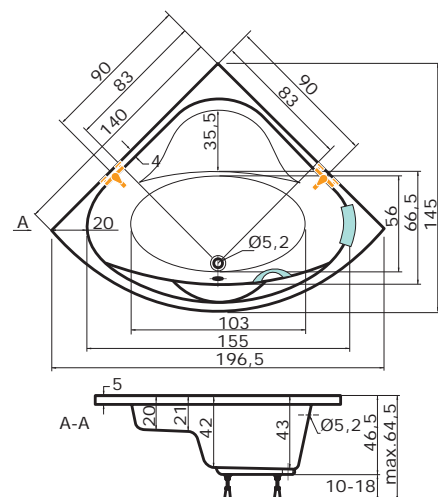

superline

FLORIDA

135 x 135 x 40,5 cm | 175 l

bílá 8.290,-

barva 13.380,-

Doplňky	str.	cena
Madlo Elegance 185	55	710,-
Krycí panel Florida	52	4.250,-
Krycí panel Florida HTP	52	4.250,-
PVZKO 2/110 S	86	12.850,-
Předopadový komplet 47 cm	55	1.070,-

Masážní systém

ECO HYDRO	16.760,-
ECO AIR	17.360,-
ECO HYDRO AIR	23.690,-
BASIC	21.810,-
EASY	31.530,-
WINDY	26.890,-
DUO PNEU	36.080,-
DUO	44.990,-
DUO LIGHT	48.620,-
EXCELLENT DUO	76.750,-

cena masážního systému zahrnuje: vanu, systém, předopadový komplet, samonosný rám

superline

SAMOS

140 x 140 x 43 cm | 190 l

bílá 8.880,-

barva 15.170,-

Doplňky	str.	cena
Podhlavník Standard	55	1.640,-
Madlo Elegance 185	55	710,-
Krycí panel	52	4.250,-
VZKO 1/80 P Samos	76	3.895,-
VZKO 2/110 P Samos	77	5.195,-
VZ Samos 2/140 P	76	8.560,-
Předopadový komplet 47 cm	55	1.070,-

Masážní systém

ECO HYDRO	17.130,-
ECO AIR	17.830,-
ECO HYDRO AIR	24.480,-
BASIC	22.120,-
EASY	31.870,-
WINDY	27.560,-
DUO PNEU	36.640,-
DUO	45.550,-
DUO LIGHT	49.180,-
EXCELLENT DUO	80.490,-

cena masážního systému zahrnuje: vanu, systém, předopadový komplet, samonosný rám