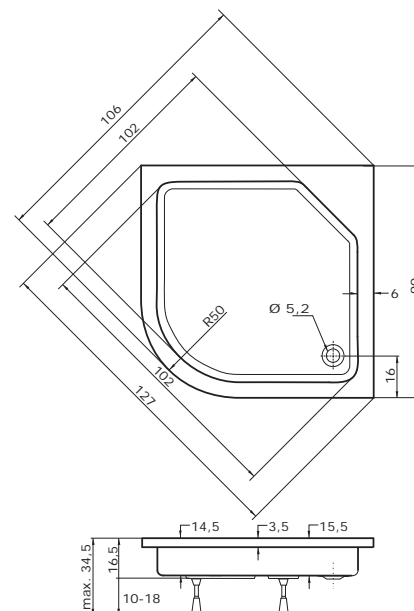

TAURUS

90 x 90 x 14 cm

superline