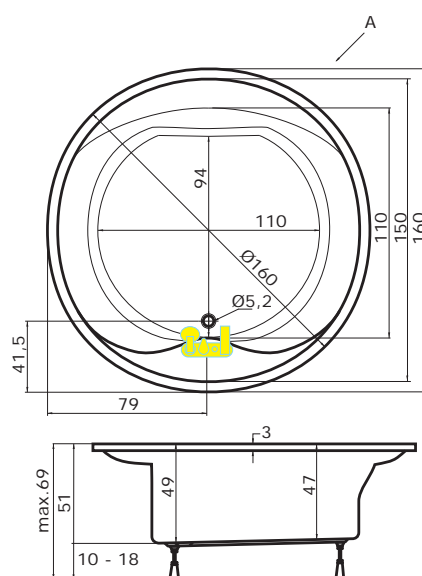

BORNEO - O

Borneo - R

Borneo - O

ANTALYE

v = 64 cm

5.750,- Kč

AURIGA L, P

v = 64 cm