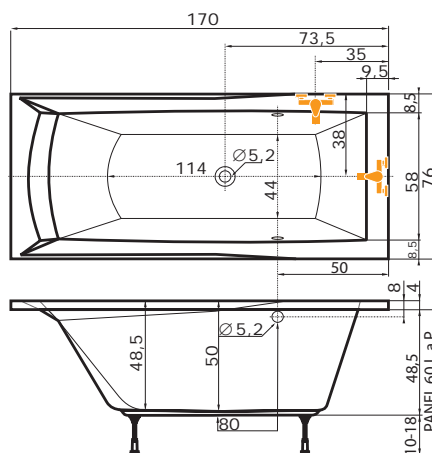

PORTA 160 | 170 | 180 L, P

160 x 76 x 50 cm, 246 l
170 x 76 x 50 cm, 280 l
180 x 80 x 50 cm, 305 l

Ceny	Porta 160	Porta 170	Porta 180
bílá	8.890,-	9.710,-	10.540,-

Doplňky	str.	cena
NVZKR 2/100 S	91	12.420,-
NVZKR 2/115 S	91	12.890,-
PVZKK 2/110	85	12.420,-
NSKDVS 1/100 - 80 L, P	92	od 19.450,-
NSKDVS 1/100 - 80 L, P PU	92	14.760,-
Krycí panel	54	5.750,-
Předpadový komplet (80 cm)	55	1.810,-

Masážní systém	Porta 160	Porta 170	Porta 180
ECO HYDRO STL	19.130,-	19.830,-	20.750,-
ECO AIR STL	23.070,-	23.880,-	24.930,-
ECO HYDRO AIR STL	28.220,-	29.160,-	30.330,-
BASIC STL	31.720,-	32.790,-	33.670,-
EASY STL	42.840,-	44.160,-	45.220,-
WINDY STL	28.090,-	29.060,-	30.320,-
DUO PNEU STL	43.080,-	44.410,-	45.470,-
DUO STL	57.590,-	59.250,-	60.530,-
DUO LIGHT STL	61.730,-	63.490,-	64.830,-
EXCELLENT DUO STL	94.990,-	97.540,-	99.390,-

cena masážního systému zahrnuje: vanu, systém, předpadový komplet, samonosný rám

Upozornění: Vany Porta 170 a 180 nemají předpadový otvor v ose s odpadovým otvorem. Viz. nákres výrobků.

Porta 170