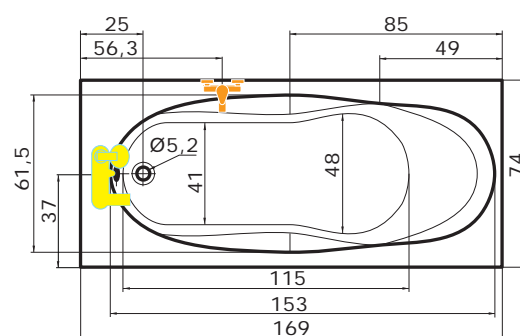

CANARIA

170 x 75 x 38 cm | 130 l

superline

bílá 7.780,-

barva 10.960,-

Masážní systém

ECO HYDRO	14.760,-
ECO AIR	15.120,-
ECO HYDRO AIR	21.370,-
BASIC	21.440,-
EASY	28.930,-
WINDY	25.410,-
DUO PNEU	35.620,-
DUO	44.560,-
DUO LIGHT	48.190,-

cena masážního systému zahrnuje:
vanu, systém, předepadový komplet,
samonosný rám

Doplňky	str.	cena
Čelní krycí panel 170x53	54	3.140,-
Boční krycí panel 75x53	54	1.860,-
VZKR 1/70	140	od 2.810,-
NVZKR 2/90 S	91	12.420,-
NVZKR 2/100 S	91	12.420,-
NVZKR 2/115 S	91	12.890,-
PVZKR 2/100 S	85	11.830,-
PVZKK 2/110 S	85	12.420,-
EVZKRPN 1/70 S, E	103	od 5.540,-
EVZKR 1/70 S, E	103	od 6.230,-
NSKDVS 1/100-80 PU	92	od 14.760,-
NSKDVS 1/100-80	92	od 19.450,-
Předpadový komplet 47cm	55	1.070,-