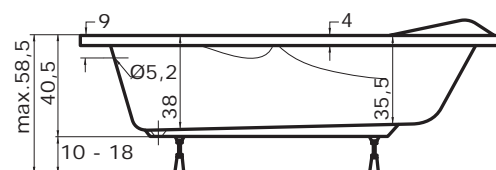

CANARIA

170 x 75 x 38 cm | 130 l

superline

bílá 7.780,-

barva 10.960,-

Masážní systém

ECO HYDRO	14.760,-
ECO AIR	15.120,-
ECO HYDRO AIR	21.370,-
BASIC	21.440,-
EASY	28.930,-
WINDY	25.410,-
DUO PNEU	35.620,-
DUO	44.560,-
DUO LIGHT	48.190,-

cena masážního systému zahrnuje:
vanu, systém, předepadový komplet,
samonosný rám

Doplňky	str.	cena
Čelní krycí panel 170x53	54	3.140,-
Boční krycí panel 75x53	54	1.860,-
VZKR 1/70	140	od 2.810,-
NVZKR 2/90 S	91	12.420,-
NVZKR 2/100 S	91	12.420,-
NVZKR 2/115 S	91	12.890,-
PVZKR 2/100 S	85	11.830,-
PVZKK 2/110 S	85	12.420,-
EVZKRPN 1/70 S, E	103	od 5.540,-
EVZKR 1/70 S, E	103	od 6.230,-
NSKDVS 1/100-80 PU	92	od 14.760,-
NSKDVS 1/100-80	92	od 19.450,-
Předpadový komplet 47cm	55	1.070,-