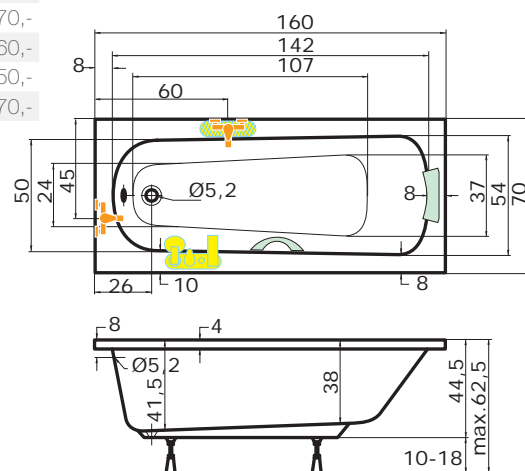

KLASIK 160

160 x 70 x 41 cm | 140 l

superline

bílá **6.740,-**
barva **8.420,-**