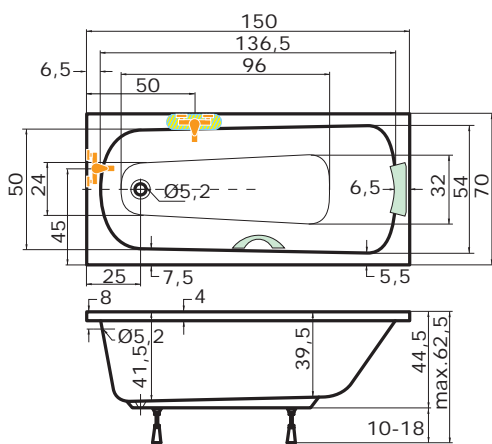

Doplňky	str.	cena
Čelní krycí panel 150x58	54	3.140,-
Boční krycí panel 70x58	54	1.860,-
Podhlavník zkosený	55	1.640,-
Madlo Elegance 185	55	710,-
BSVP 70	79	od 2.090,-
VZKR 1/70	superline 140	od 2.810,-
VZKR 2/90	superline 140	od 4.020,-
VZKR 3/110	75	od 5.450,-
PVZKR 2/100 S	85	11.830,-
PVZKK 2/110 S	85	12.420,-
EVZKRPN 1/70 S, E	103	od 5.540,-
EVZKR 1/70 S, E	103	od 6.230,-
NVZKR 2/90 S	91	12.420,-
NVZKR 2/100 S	91	12.420,-
NVZKR 2/115 S	91	12.890,-
VZP 2/150	78	od 7.095,-
NSKDVS 1/100-80 PU	92	od 14.760,-
NSKDVS 1/100-80	92	od 19.450,-
Předpadový komplet 47cm	55	1.070,-

KLASIK 150

150 x 70 x 41 cm | 115 l

superline

bílá **6.120,-**
barva **7.850,-**

Masážní systém

ECO AIR	14.210,-
WINDY	23.860,-

cena masážního systému zahrnuje: vanu, systém, předpadový komplet, samonosný rám