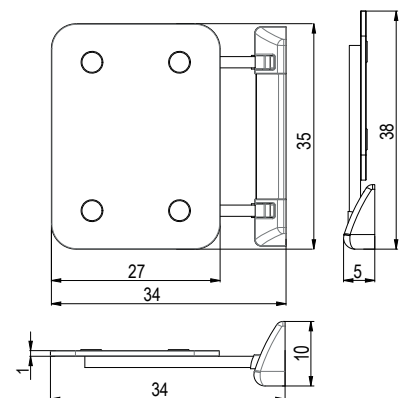

sedátka ECO FASHION

STANDARD 35 x 33 x 10 cm

2.810 Kč

ICE 36 x 37,5 x 10 cm

3.550 Kč

ECO FASHION STANDARD

ECO FASHION ICE

SKKH