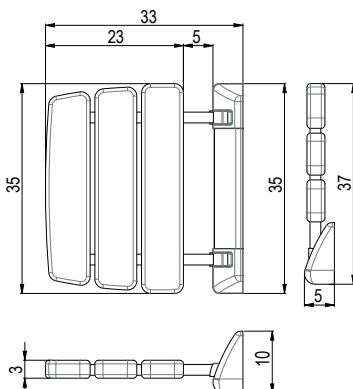

sedátka ECO FASHION

STANDARD 35 x 33 x 10 cm

2.810 Kč

ICE 36 x 37,5 x 10 cm

3.550 Kč

ECO FASHION STANDARD

ECO FASHION ICE

SKKH