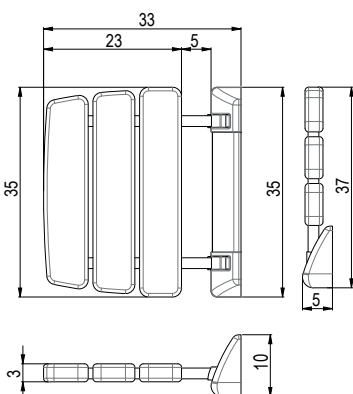

## ICE

36 x 37,5

3 550 Kč

35 x 33 x 10 cm

36 x 37,5 x 10 cm

ECO FASHION STANDARD

ECO FASHION ICE