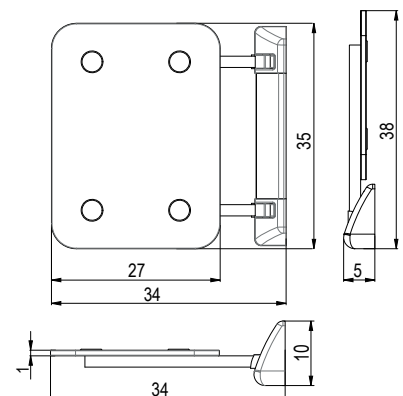

## ICE

36 x 37,5

3 550 Kč

35 x 33 x 10 cm

36 x 37,5 x 10 cm

ECO FASHION STANDARD

ECO FASHION ICE